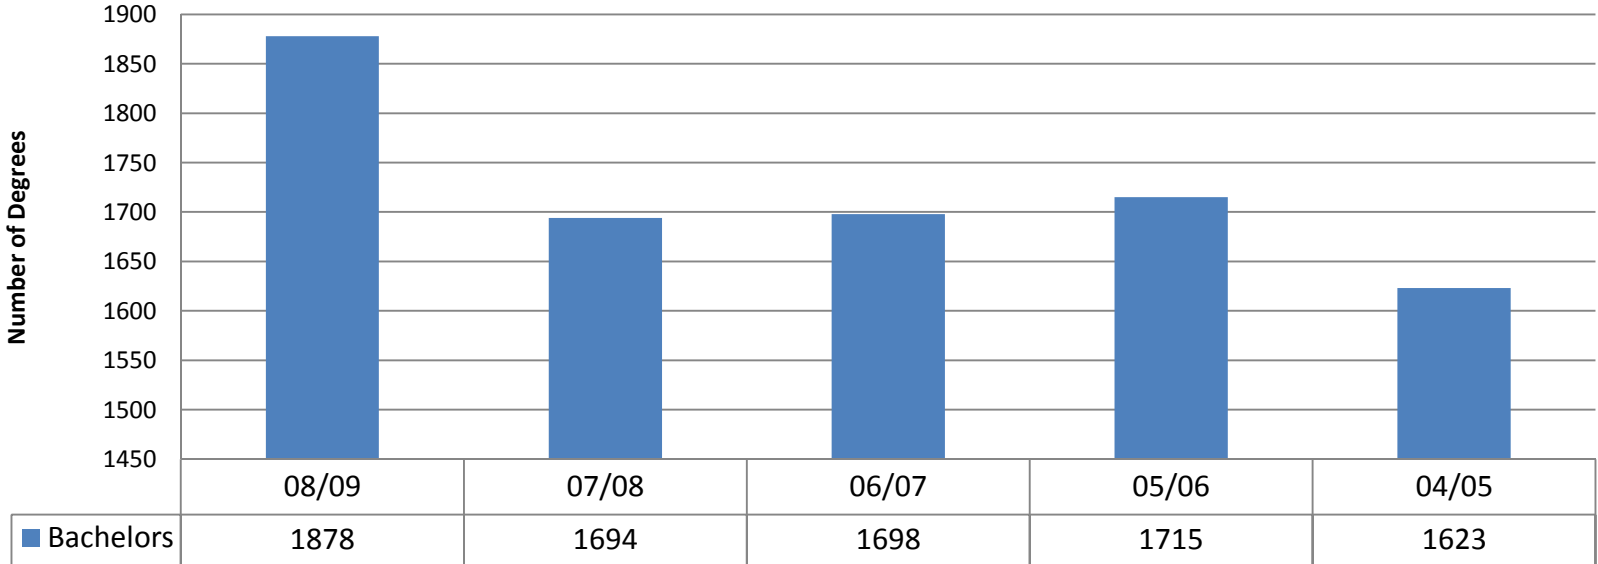

East Tennessee State University Undergraduate Degrees Conferred 2004/2005 - 2008/2009

Bachelors

Associates & Certificates